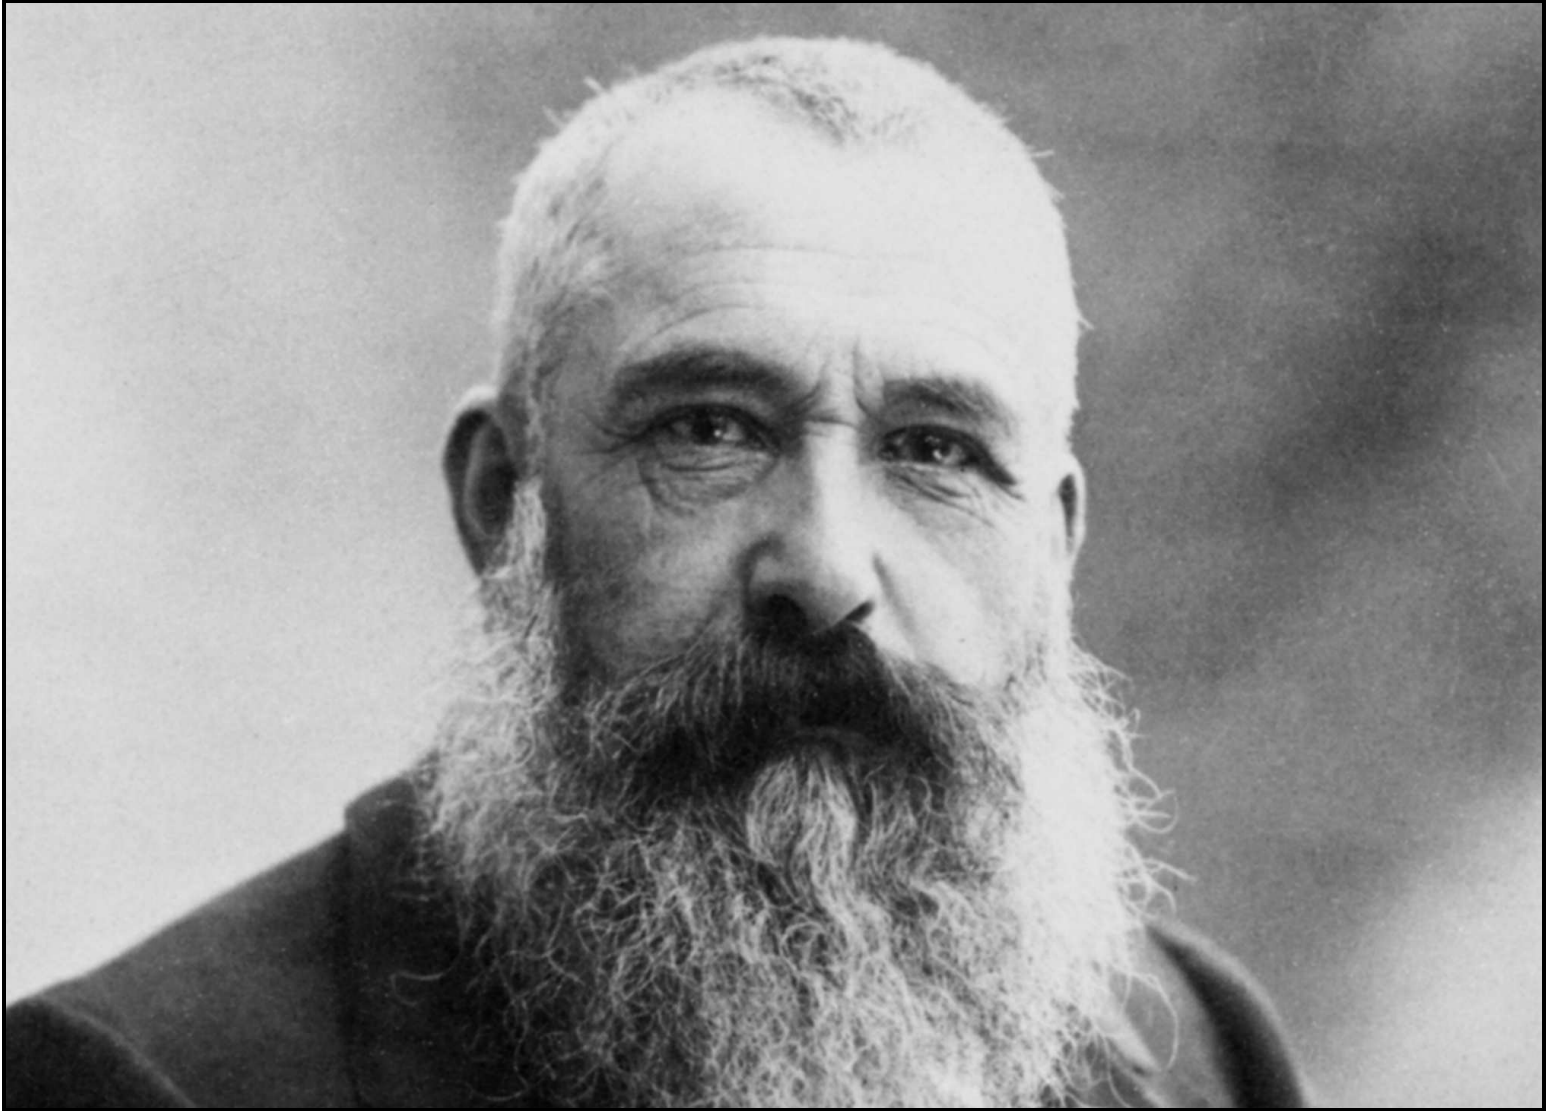

*ART OF THE MASTERS PROGRAM*  
*PRESENTS THE LIFE & WORK OF*  
**CLAUDE MONET**

> Claude Monet (1840 - 1925), the founder of Impressionism, was one of the most influential landscape painters in the history of art. Born in Paris, Monet met fellow Impressionists Renoir, Sisley and Bazille. Together, these artists painted outdoors to convey the fleeting effects of atmosphere, time of day, and season upon color and light.

> During our hands-on session, each student will have the opportunity to choose a nature inspired image. Using Japanese inks, we will "paint on water" to create a one-of-a-kind masterpiece. Afterwards, all artwork will be framed to enjoy!